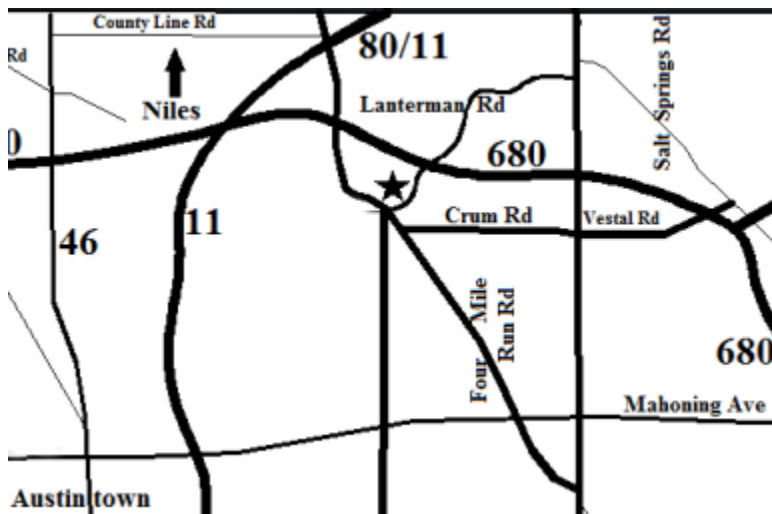

2025 MODEL TRAIN OPEN HOUSE

Presented by the Youngstown Model Railroad Assn.

NOVEMBER DECEMBER

1-2, 8-9 6-7, 13-14

OPEN 12:00–6:00 p.m.

ALL 8 DAYS

CORNER OF RACCOON RD.

& FOUR-MILE RUN RD.

AUSTINTOWN, OHIO

Refreshments Available

**\$5.00 DONATION PER PERSON
CHILDREN 11 AND UNDER FREE WITH ADULT**

CHECK OUT OUR CLUB WEBSITE: WWW.YMRA.ORG

GPS ADDRESS: 751 N. Four Mile Run Rd. Youngstown, Ohio 44515

From Youngstown (Mahoning Ave):
Take Mahoning to Four Mile Run Rd.
Turn Right on Four Mile Run Rd.
Follow Four Mile Run Rd.
until you see the parking sign.
Parking is on the right at the new church

From I-680:
Take Meridian Rd. Exit
Go South on Meridian Rd. to Crum Rd.
Turn Right on Crum Rd.
Take Crum Rd. to Four Mile Run Rd.
Turn Right on Four Mile Run Rd.
Parking is on your right at the new church

From Route 11:
Take Mahoning Avenue Exit
Go East on Mahoning to N. Raccoon Rd.
Turn Left at N. Raccoon Rd.
Go to intersection of N. Raccoon and
Lanterman Rd.
Look for the signs directing you to
parking at the new church.