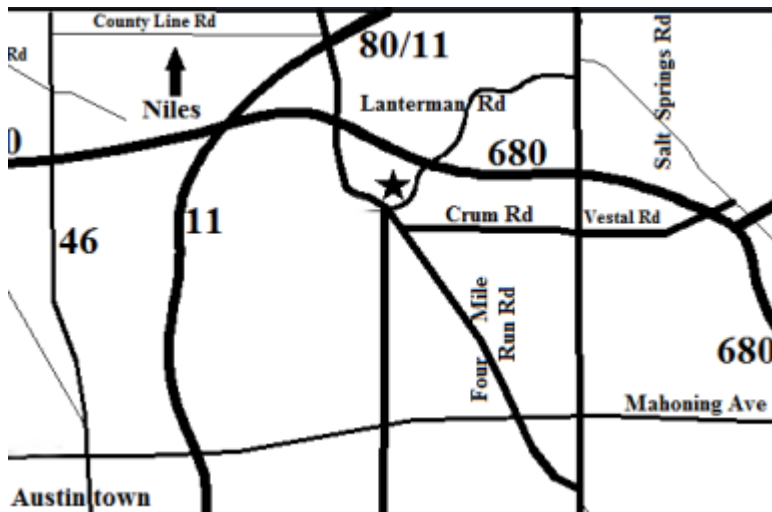

2024 MODEL TRAIN OPEN HOUSE

Presented by the Youngstown Model Railroad Assn.

NOVEMBER DECEMBER

2-3, 9-10 7-8, 14-15

OPEN 12:00–6:00 p.m.

ALL 8 DAYS

CORNER OF RACCOON RD.

& FOUR-MILE RUN RD.

From Youngstown (Mahoning Ave):

Take Mahoning to Four Mile Run Rd.
Turn Right on Four Mile Run Rd.
Follow Four Mile Run Rd.
until you see the parking sign.
Parking is on the right at the new church

From I-680:

Take Meridian Rd. Exit
Go South on Meridian Rd. to Crum Rd.
Turn Right on Crum Rd.
Take Crum Rd. to Four Mile Run Rd.
Turn Right on Four Mile Run Rd.
Parking is on your right at the new church

From Route 11:

Take Mahoning Avenue Exit
Go East on Mahoning to N. Raccoon Rd.
Turn Left at N. Raccoon Rd.
Go to intersection of N. Raccoon and
Lanterman Rd.
Look for the signs directing you to
parking at the new church.