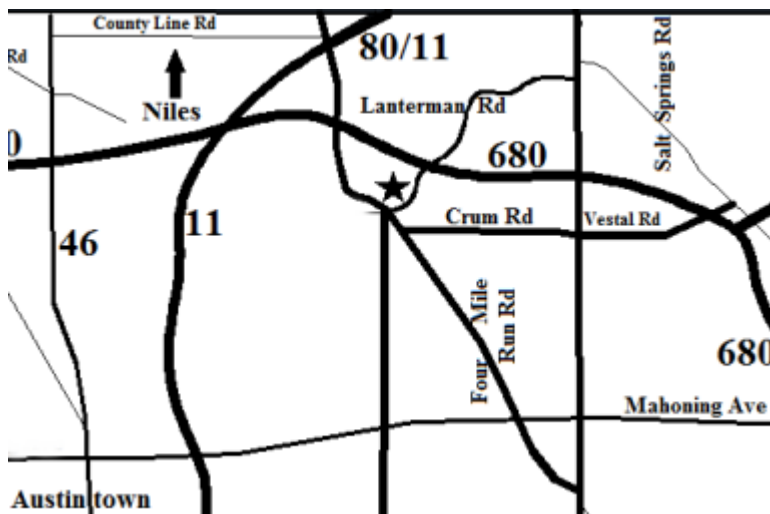

# 2016 MODEL TRAIN OPEN HOUSE

Presented by the Youngstown Model Railroad Assn.

NOVEMBER DECEMBER

5 - 6; 12 - 13                      3 - 4

OPEN 12:00-6:00 p.m.

ALL 6 DAYS

CORNER OF RACCOON RD.

& FOUR-MILE RUN RD.

**From Youngstown (Mahoning Ave):**

Take Mahoning to Four Mile Run Rd.  
Turn Right on Four Mile Run Rd.  
Follow Four Mile Run Rd.  
until you see the parking sign.  
Parking is on the right at the new church

**From I-680:**

Take Meridian Rd. Exit  
Go South on Meridian Rd. to Crum Rd.  
Turn Right on Crum Rd.  
Take Crum Rd. to Four Mile Run Rd.  
Turn Right on Four Mile Run Rd.  
Parking is on your right at the new church

**From Route 11:**

Take Mahoning Avenue Exit  
Go East on Mahoning to N. Raccoon Rd.  
Turn Left at N. Raccoon Rd.  
Go to intersection of N. Raccoon and  
Lanterman Rd.  
Look for the signs directing you to  
parking at the new church.